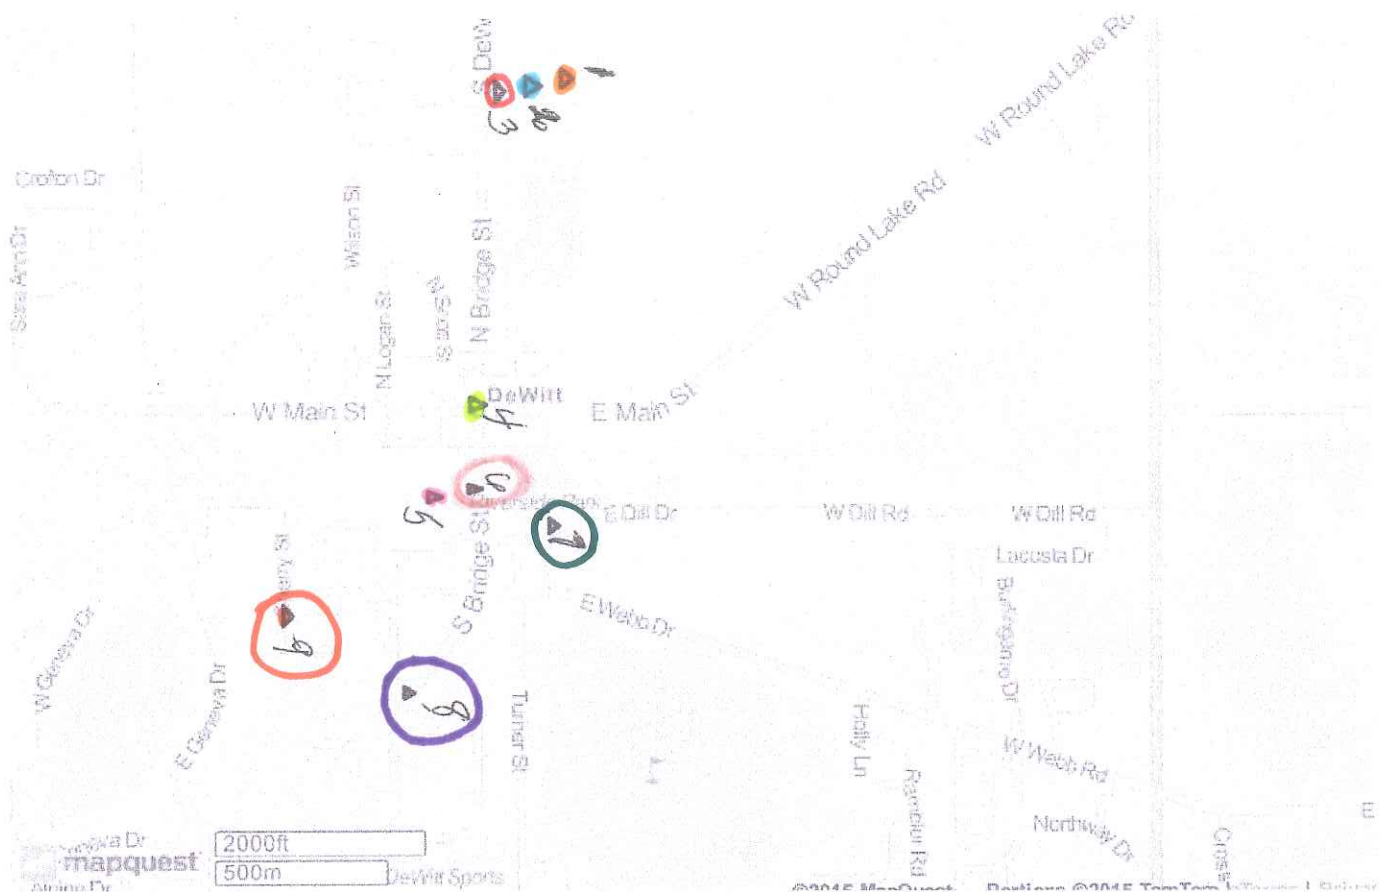

# Map of DeWitt Gardens

## Cemetery

1. Labyrinth

2. Healing Garden

3. Veterans Memorial = Blue Star Memorial

## Downtown

4. Barrels at corners

## Bridge

5. Boxes on both sides of the bridge