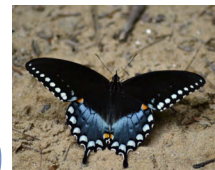

SASSAFRAS

(*Sassafras albidum*)

Pymouss

Is sassafras right for you?

30-60 ft tall, 25-40 ft wide

Key Features:

Rlevse

Leaves

The large leaves, like all parts of the plant, have a spicy scent. On any tree, sassafras leaves can have one, two, or three leaves! Foliage turns red-tinged gold in autumn.

Amy Buthod

Fruits

A lustrous dark blue with a bright red stem when ripe, sassafras fruits are prized by songbirds.

Diane Frost

Visitors to Explore

Sassafras plays host to the caterpillars of this spicebush swallowtail, the tiger swallowtail, and other butterflies. Many caterpillars are also food for songbirds.

To learn more about how you can help protect our wild places, visit [HabitatMatters.org](https://www.habitatmatters.org)