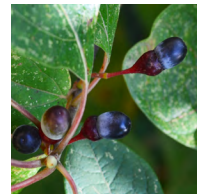

SASSAFRAS

(*Sassafras albidum*)

Pymouss

Is sassafras right for you?

30-60 ft tall, 25-40 ft wide

Key Features:

Rlevse

Leaves

The large leaves, like all parts of the plant, have a spicy scent. On any tree, sassafras leaves can have one, two, or three leaves! Foliage turns red-tinged gold in autumn.

Amy Buthod

Fruits

A lustrous dark blue with a bright red stem when ripe, sassafras fruits are prized by songbirds.

Diane Frost

Visitors to Explore

Sassafras plays host to the caterpillars of this spicebush swallowtail, the tiger swallowtail, and other butterflies. Many caterpillars are also food for songbirds.

To learn more about how you can help protect our wild places, visit [HabitatMatters.org](https://www.habitatmatters.org)